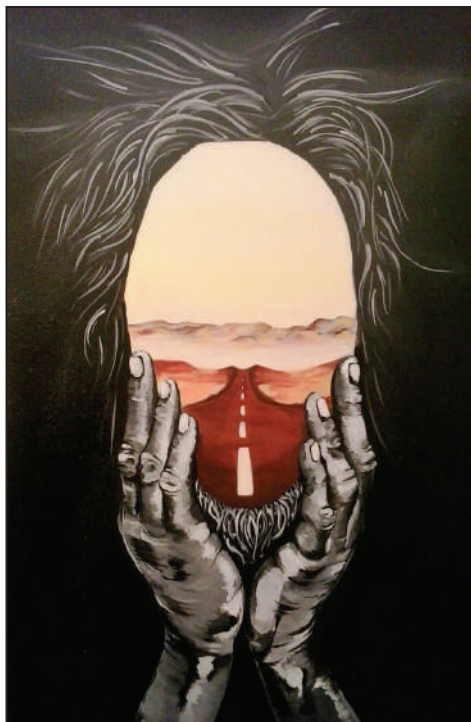

"Affiorare" (25x70cm)

"Siga" (20x80cm)

Tamara (20x80cm)

MIXED TECHNIQUE

MARIOKY ART

"Wilde" (20x25cm)

"I wanna see" (50x30cm)

SPRAY PAINT AND ACRYLIC ON CANVAS

"Nessuno" (40x60cm)

"LionMan" (30x65cm)

"Andalusa" (60x40cm)

"Smile in the sun" (60x40cm)

WATERCOLOR

"Smeralda" (35,5x45,5cm)

"Feel the Nature" (35,5x45,5cm)

"Dottor B" (35,5x45,5cm)

WATERCOLOR

“Burning Inside” (35,5x45,5cm)

“Land-Escape series” (20x29cm)

“Facades series” (20x29cm)

“American Breakfast” (13x18cm)

“Il richiamo della volpe” (18x13cm)

SPRAY PAINT ON WALL

“Simbiose” A LATA DELAS, Lisbon, Portugal