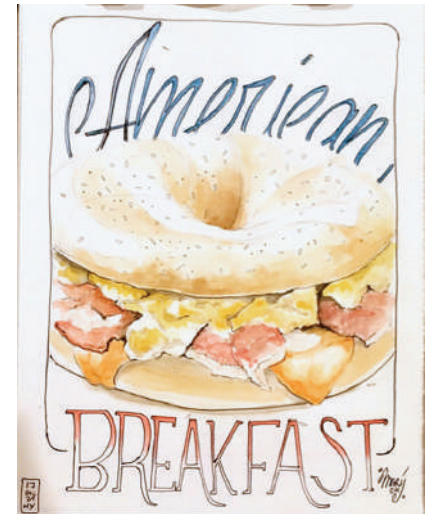

"Nessuno" (40x60cm)

"LionMan" (30x65cm)

"Andalusa" (60x40cm)

"Smile in the sun" (60x40cm)

WATERCOLOR

"Smeralda" (35,5x45,5cm)

"Feel the Nature" (35,5x45,5cm)

"Dottor B" (35,5x45,5cm)

WATERCOLOR

“Burning Inside” (35,5x45,5cm)

“Land-Escape series” (20x29cm)

“Facades series” (20x29cm)

“American Breakfast” (13x18cm)

“Il richiamo della volpe” (18x13cm)

SPRAY PAINT ON WALL

“Simbiose” A LATA DELAS, Lisbon, Portugal