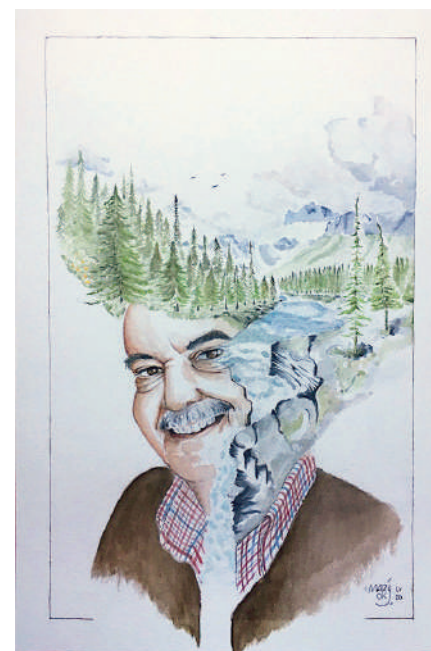

"Affiorare" (25x70cm)

"Siga" (20x80cm)

Tamara (20x80cm)

MIXED TECHNIQUE

MARIOKY ART

"Wilde" (20x25cm)

"I wanna see" (50x30cm)

SPRAY PAINT AND ACRYLIC ON CANVAS

"Nessuno" (40x60cm)

"LionMan" (30x65cm)

"Andalusa" (60x40cm)

"Smile in the sun" (60x40cm)

WATERCOLOR

"Smeralda" (35,5x45,5cm)

"Feel the Nature" (35,5x45,5cm)

"Dottor B" (35,5x45,5cm)

WATERCOLOR

“Burning Inside” (35,5x45,5cm)

“Land-Escape series” (20x29cm)

“Facades series” (20x29cm)

“American Breakfast” (13x18cm)

“Il richiamo della volpe” (18x13cm)

SPRAY PAINT ON WALL

“Simbiose” A LATA DELAS, Lisbon, Portugal

“Tu Decides!” Paço de Arcos, Lisbon, Portugal

SPRAY PAINT ON WALL

Detail "Simbiose" A LATA DELAS, Lisbon, Portugal

"Take care" WOMAN WALL, Yes you can Spray ,Lisbon, Portugal

"A Baleia de Pinocchio" MultiBUS, Trafaria, Almada, Portugal